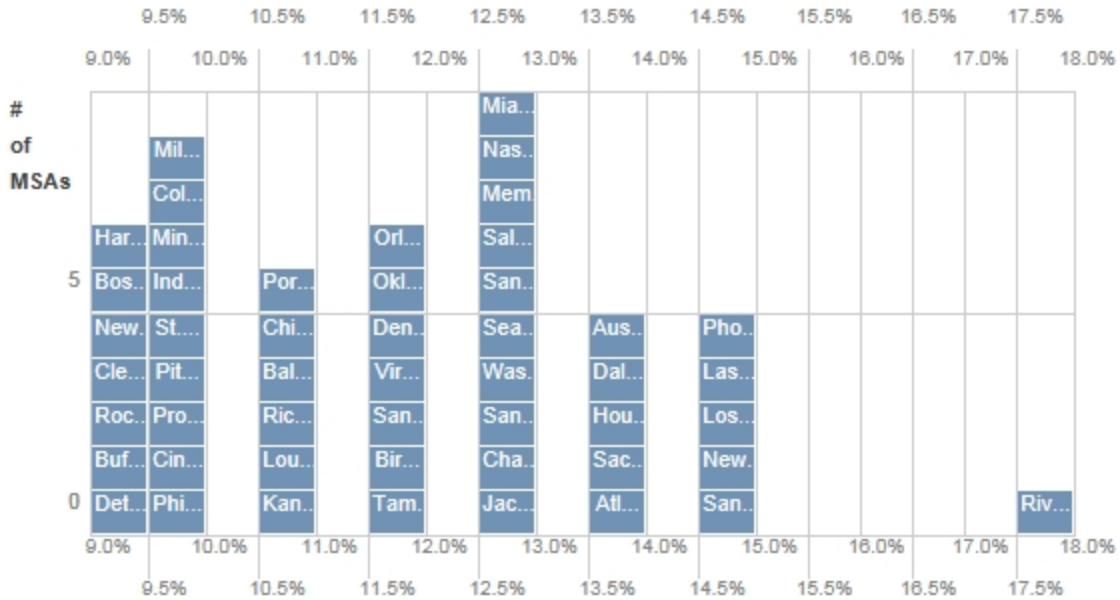

Share Commuting by Carpool

YEAR: 2000; REGION: 50 LARGEST MSAS

Definition: Share Commuting by Carpool

Source: 2000 Census Summary File 3

Institute for Child, Youth and Family Policy • The Heller School • Brandeis University
Waltham, MA • info@diversitydata.org
Copyright 2019, diversitydata.org
>> For a wider selection of data on child wellbeing, visit our partner site, diversitydatakids.org.